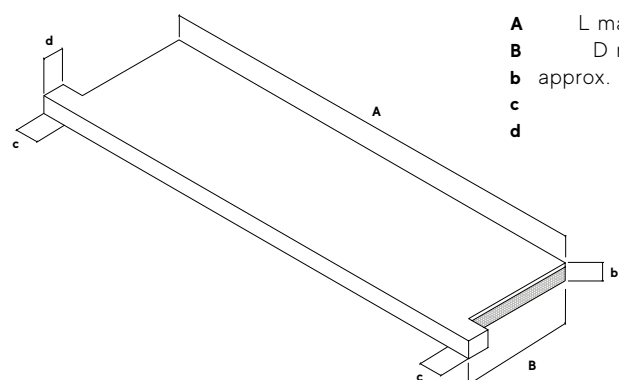

A L max 300 cm - 118¹/₈"
B D max 50 cm - 19⁵/₈"
b approx. 3-4 cm - 1¹/₈"-1⁵/₈"
c L1 0-5 cm - 0"-2"
d 4 cm - 1⁵/₈"

Sensitech

SAFE. SOFT. SMART.

INDOOR & OUTDOOR CONTINUITY

SOFT TO THE TOUCH

EXTREMELY SAFE

HYGIENIC AND EASY TO CLEAN

LONG-LASTING QUALITIES