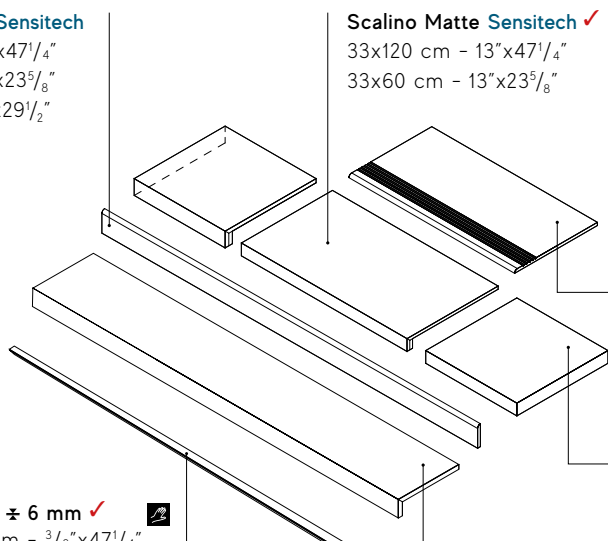

Trim tiles

Indoor trim tiles

Battiscopa Matte Sensitech
7,2x120 cm - 2⁷/₈"x47¹/₄"
7,2x60 cm - 2⁷/₈"x23⁵/₈"
7,2x75 cm - 2⁷/₈"x29¹/₂"

Scalino Matte Sensitech ✓
33x120 cm - 13"x47¹/₄"
33x60 cm - 13"x23⁵/₈"

Gradino Matte Sensitech ✓
30x120 cm - 11³/₄"x47¹/₄"
30x60 cm - 11³/₄"x23⁵/₈"

Scalino Ang. Matte Sensitech ✓
33x33 cm - 13"x13"

Corner ± 6 mm ✓
1x120 cm - 3⁷/₈"x47¹/₄"

Elemento L Grip Sensitech
33x120 cm - 13"x47¹/₄"

Battiscopa Sagomato Sx/Dx Matte Sensitech ✓
7,2x30 cm - 2⁷/₈"x11³/₄"

Corner A.E. ± 6 mm
1x1 cm - 3⁷/₈"x3⁷/₈"

✓ These parts are supplied to order / I pezzi sono disponibili su ordinazione

Outdoor trim tiles ± 20 mm

Round Outdoor Sensitech SP * ♦ ✓
33x120 cm - 13"x47¹/₄"
30x60 cm - 11³/₄"x23⁵/₈"

Elemento L Outdoor Sensitech SP * ♦ ✓
33x120 cm - 13"x47¹/₄"

Bordo Piscina Outdoor Sensitech * ♦ ✓
30x60 cm - 11³/₄"x23⁵/₈"

Gradino Round Outdoor Sensitech * ♦ ✓
30x60 cm - 11³/₄"x23⁵/₈"

Griglia Outdoor Sensitech * ♦ ✓
15x60 cm - 5⁷/₈"x23⁵/₈"
20x60 cm - 7⁷/₈"x23⁵/₈"

Smussato Outdoor Sensitech SP * ✓
30x60 cm - 11³/₄"x23⁵/₈"

Alzata Outdoor Sensitech SP * ✓
20x120 cm - 7⁷/₈"x47¹/₄"

Curve Outdoor Sensitech SP * ✓
60x60 cm - 23⁵/₈"x23⁵/₈"

* Available in / Disponibile in White, Ash, Pearl, Grey
✓ These parts are supplied to order / I pezzi sono disponibili su ordinazione
♦ Right-left angular elements are available / Sono disponibili gli elementi angolari dx/sx

Outdoor Porcelain tiles ± 20 mm

Windowsill / Threshold

Davanzale / Soglia

Reinforcement: expanded continuous panel
Rinforzo: pannello continuo espanso

Thermal conductivity of the insulation
Conducibilità termica dell'isolante 0,0323

Insulating and waterproof system
Sistema coibente e impermeabile