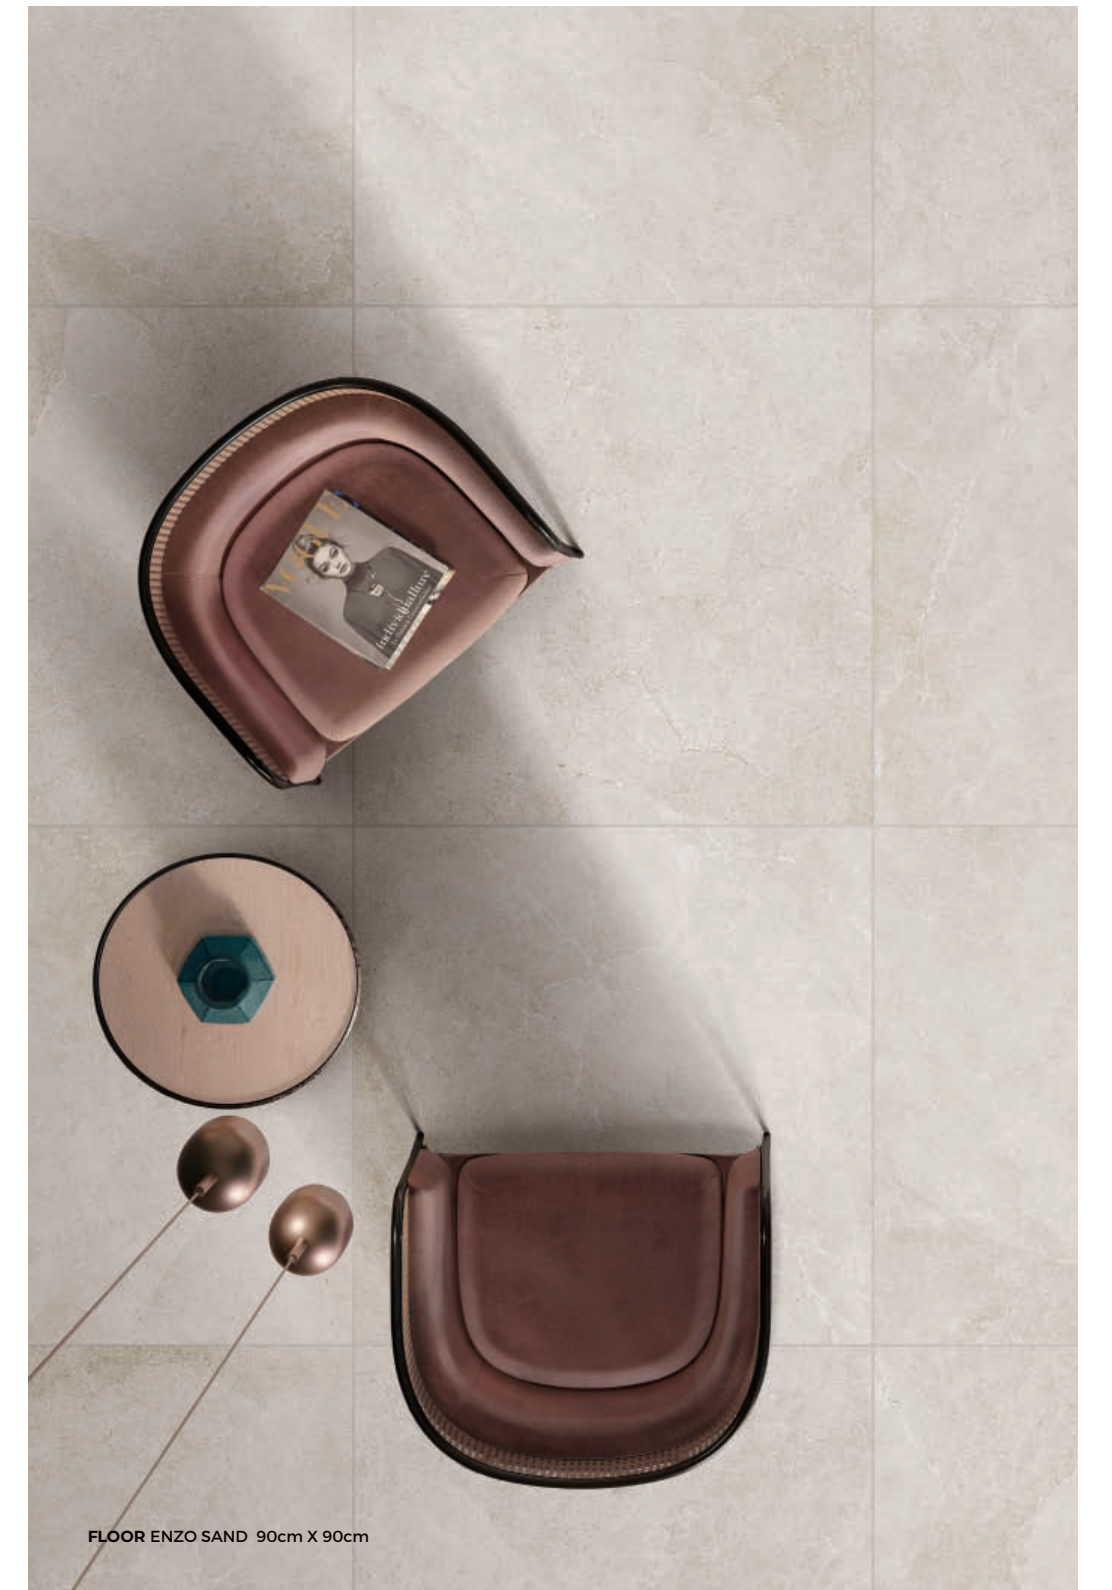

12
TWELVE
RANDOM FACES
60cm x120cm

SURFACETEC[®]
In/Out Solutions

Please note: tile patterns are random and may not represent exactly as shown in the photo.

FLOOR ENZO SAND 90cm X 90cm WALL ENZO SAND 30cm X 60cm + SUBWAY 30cm X 7.5cm

FLOOR ENZO SAND 90cm X 90cm

FLOOR ENZO SAND 60cm X 60cm WALL ENZO SAND 30cm X 60cm

ENZO SAND

Enzo Sand with subdued hints of rutilant glamour - the surest way to raise the classiness bar up another level. Go sassy by pairing Enzo Sand with drop-dead gorgeous furniture pieces to achieve captivating interior that screams posh and opulent.