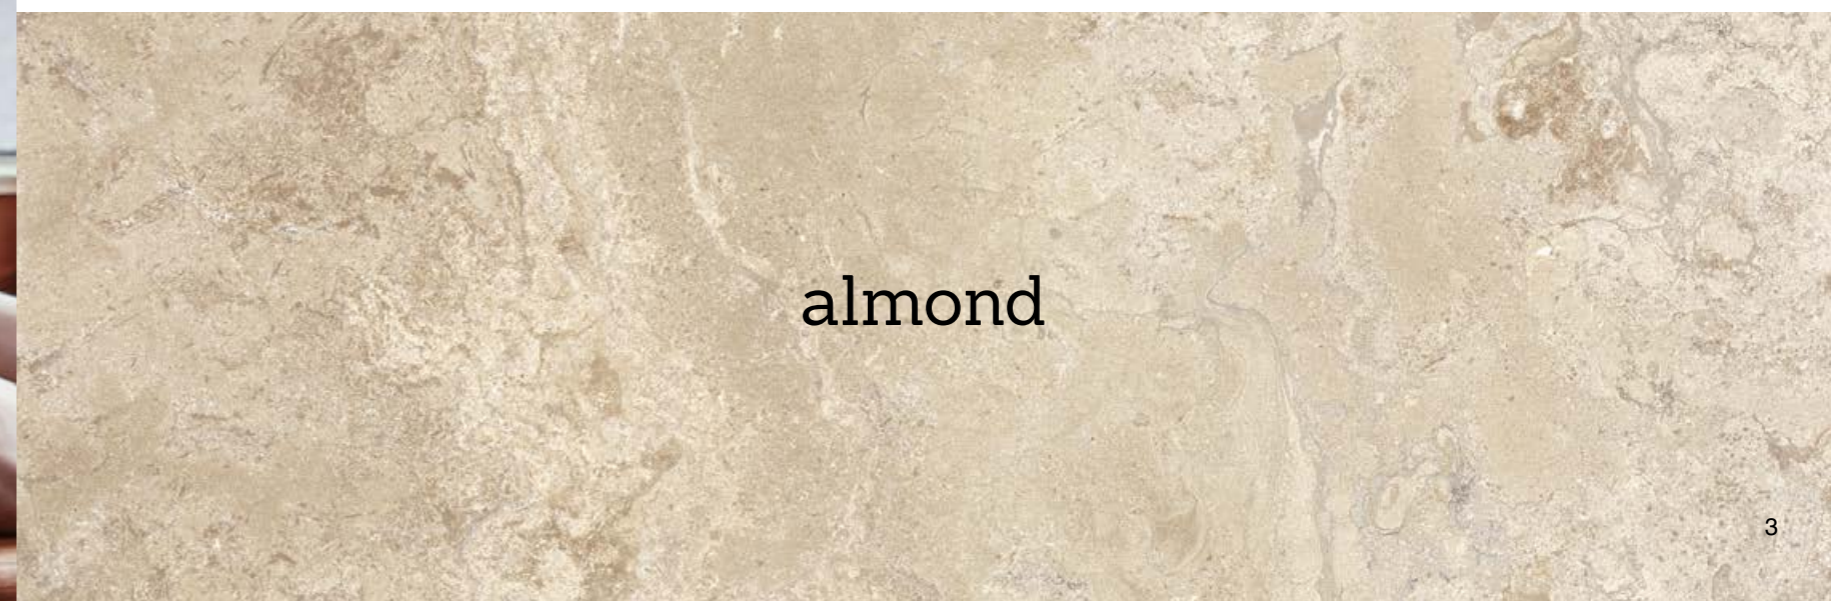

MANOR

Come in un castello.

Spazi dal design attuale, intrisi di un fascino antico,
ricco di suggestioni storiche, quasi fiabesche.

Like in a castle. Contemporary design spaces imbued with old-world charm, full of historical, almost fairytale-like charm.

Comme dans un château. Des espaces au design contemporain imprégnés d'un charme ancien, riche de suggestions historiques, presque féeriques.

Wie in einem Schloss. Zeitgenössische Designräume mit dem Charme der alten Welt, voller historischem, fast märchenhaftem Charakter.

white

grey

almond