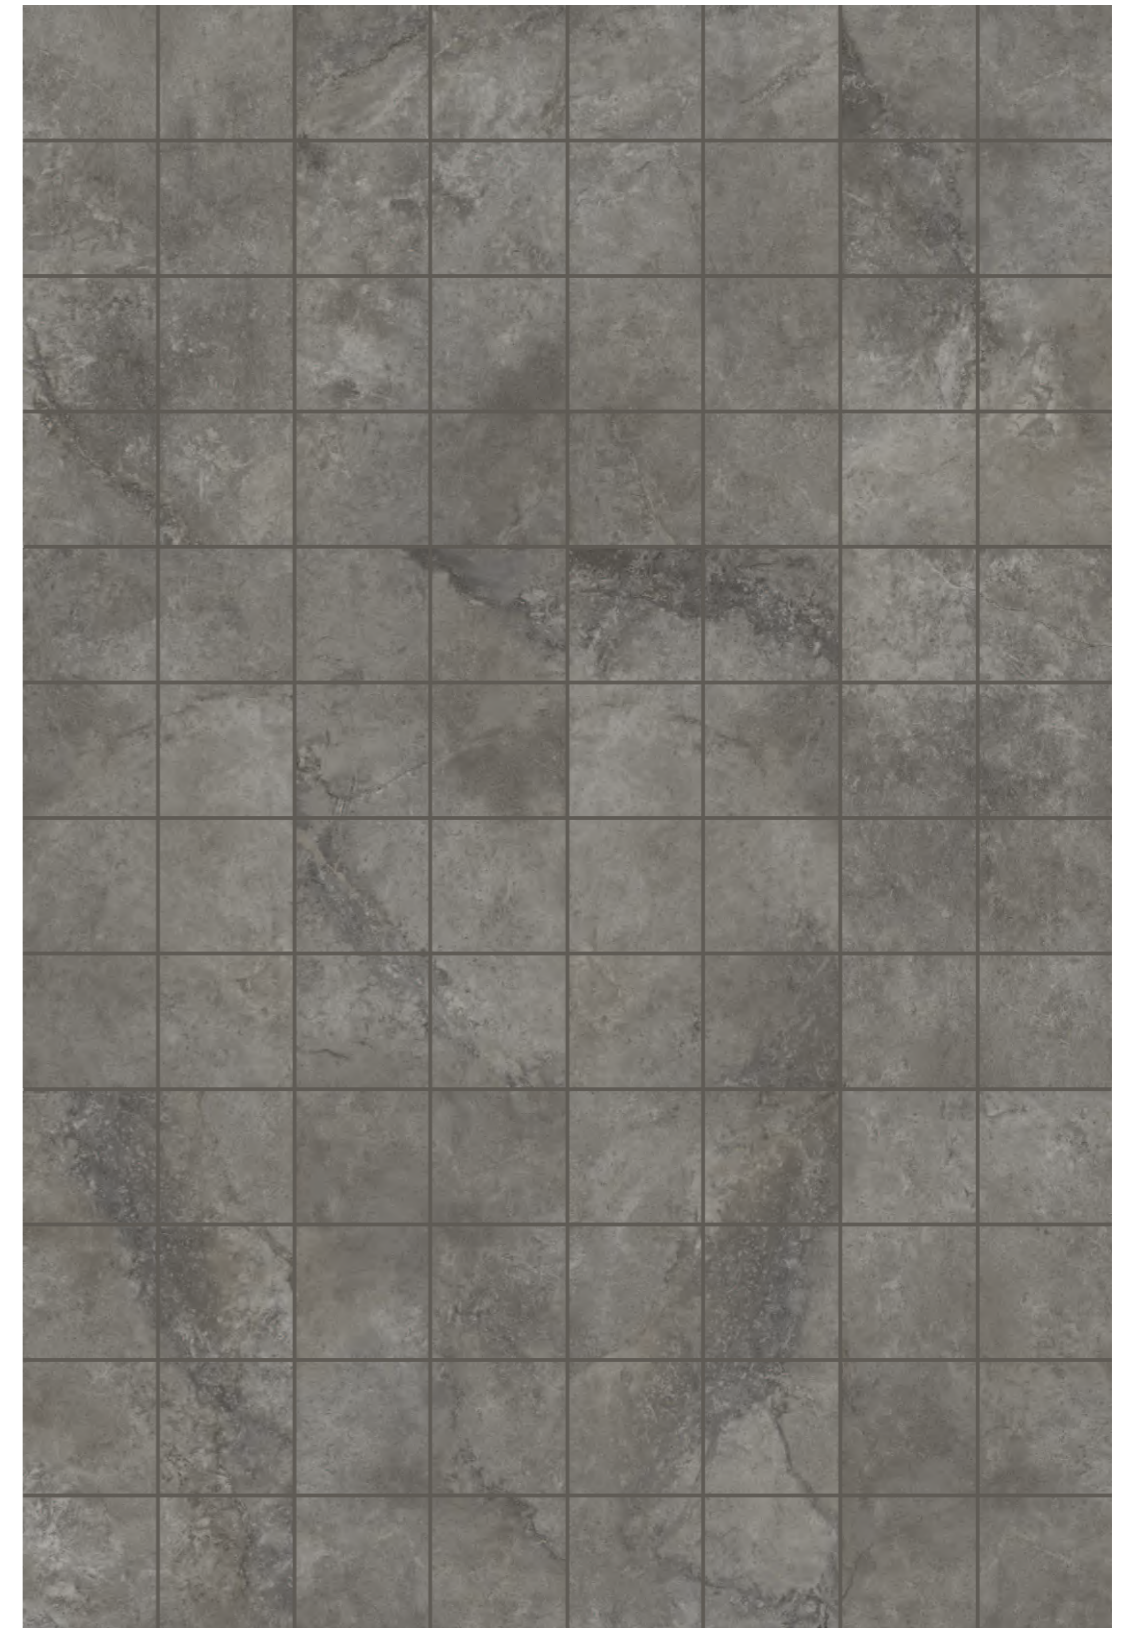

Please note: tile patterns are random and may not represent exactly as shown in the photo.