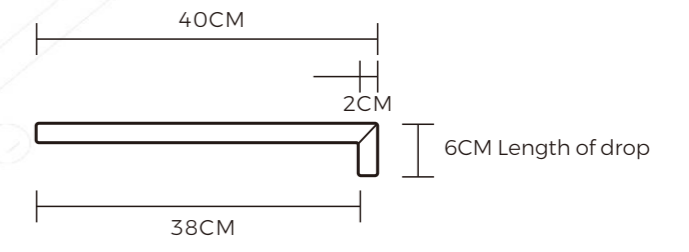

**M6141**  
60 x 60CM ▼

**M6141H**  
60 x 60 x 2CM ▶

**M3141**  
30 x 30CM ▼

**Terra Stone Mosaic**  
29.8x29.8CM ▼

**Top Profile - Terra Stone Bullnose**

**Bullnose**  
40x60x6CM 2CM

**Side Profile - Terra Stone Bullnose**