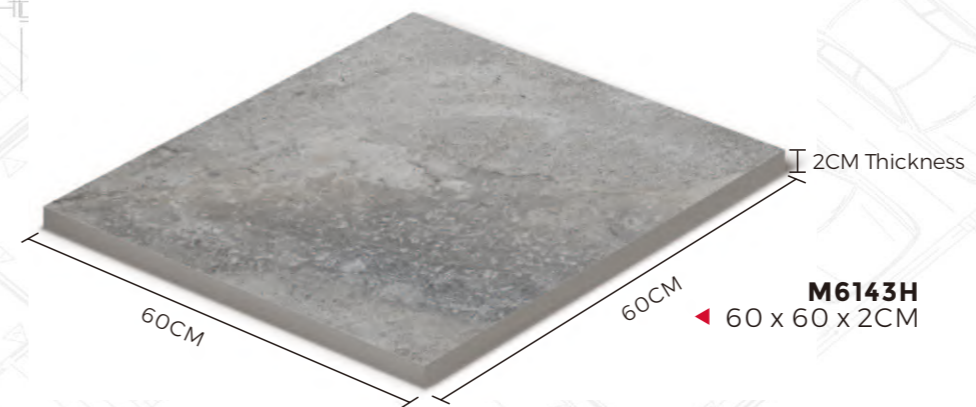

M6143H
◀ 60 x 60 x 2CM