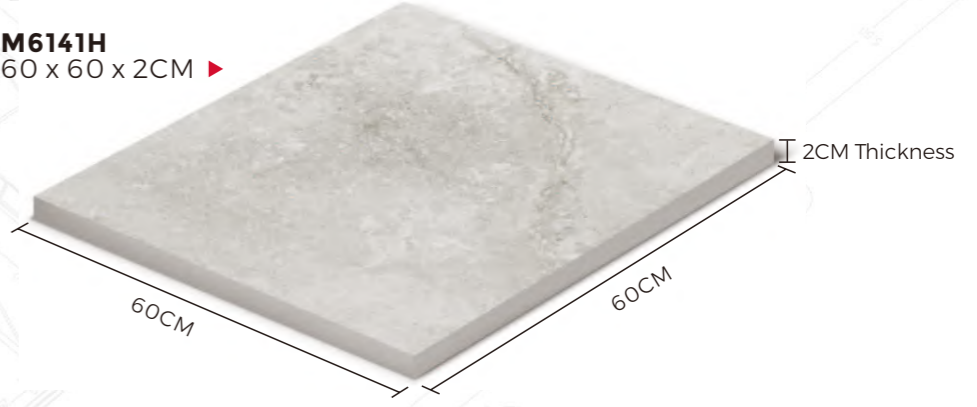

**M6141**  
60 x 60CM ▼

**M6141H**  
60 x 60 x 2CM ▶

**M3141**  
30 x 30CM ▼

**Terra Stone Mosaic**  
29.8x29.8CM ▼

**Top Profile - Terra Stone Bullnose**

**Bullnose**  
40x60x6CM 2CM

**Side Profile - Terra Stone Bullnose**