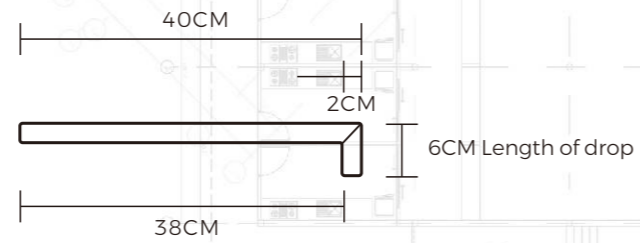

### FORMATS

60x120CM  
60x60CM  
30x60CM  
30x30CM

Please note: tile patterns are random and may not represent exactly as shown in the photo.

**66** TERRA STONE  
**IVORY**

**M36142**  
30 x 60CM ▲

**M126142**  
60 x 120CM ▶

**M6142**  
60 x 60CM ▼

**M3142**  
30 x 30CM ▼

**Terra Stone Mosaic**  
29.8x29.8CM ▼

**M6142H**  
60 x 60 x 2CM ▶

**Top Profile - Terra Stone Bullnose**

**Bullnose**  
40x60x6CM 2CM

**Side Profile - Terra Stone Bullnose**

**Bullnose 40x60x6CM 2CM**

Please note: tile patterns are random and may not represent exactly as shown in the photo.