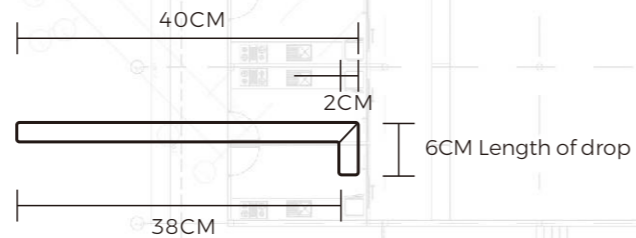

Side Profile - Terra Stone Bullnose

Bullnose 40x60x6CM 2CM