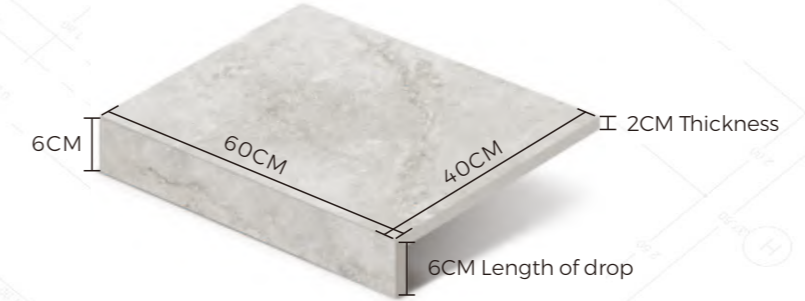

**M6141**  
60 x 60CM ▼

**M6141H**  
60 x 60 x 2CM ▶

**M3141**  
30 x 30CM ▼

**Terra Stone Mosaic**  
29.8x29.8CM ▼

**Top Profile - Terra Stone Bullnose**

**Bullnose**  
40x60x6CM 2CM

**Side Profile - Terra Stone Bullnose**